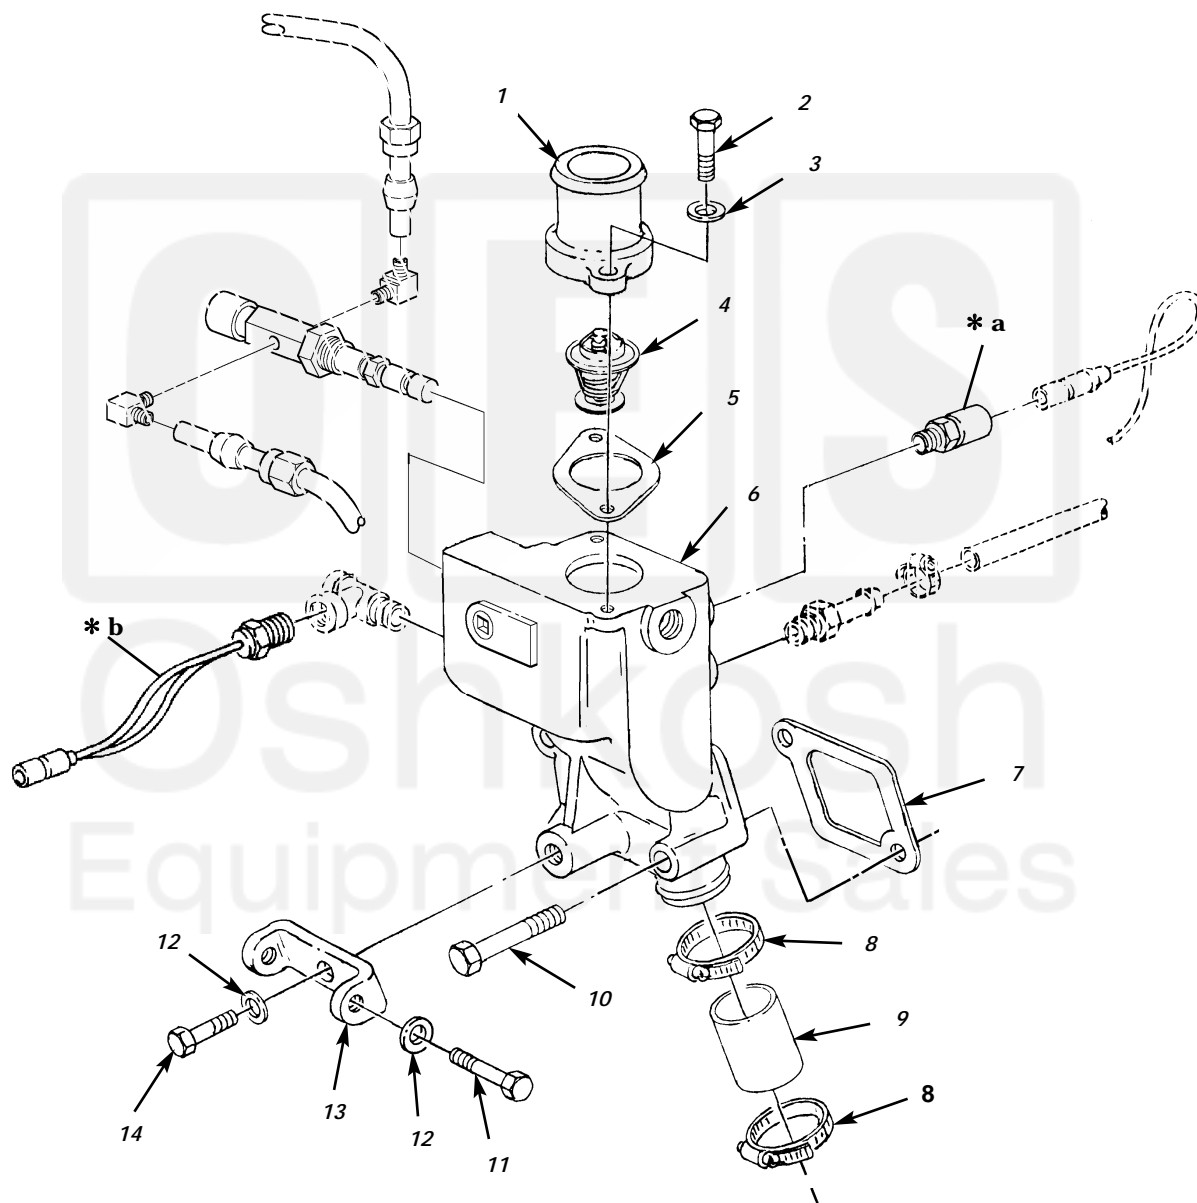

UNIT, DIRECT SUPPORT, AND GENERAL SUPPORT MAINTENANCE
REPAIR PARTS AND SPECIAL TOOLS LIST

EXTENDED SERVICE PROGRAM (ESP)

TRUCK, CARGO, 2-1/2-TON, 6X6, M44A3 SERIES TRUCKS (DIESEL)

M35A3, W/O WINCH (NSN 2320-01-383-2047); W/WINCH (NSN 2320-01-383-3850);
M35A3C, W/O WINCH (NSN 2320-01-383-2050); W/WINCH (NSN 2320-01-383-2049);
M36A3, W/O WINCH (NSN 2320-01-383-2048); W/WINCH (NSN 2320-01-383-2046).

* a SEE FIGURE 61 ITEM 1

* b SEE FIGURE 36 ITEM 22 OR FIGURE 37 ITEM 20

Figure 46. Water Regulator.

(1) ITEM NO	(2) SMR CODE	(3) NSN	TM9-2320-386-24P (4) CAGEC	(5) PART NUMBER	(6) DESCRIPTION AND USABLE ON CODES(UC)	0047 00 (7) QTY
GROUP 0503 WATER MANIFOLD, HEADERS, THERMOSTATS AND HOUSING GASKETS						
FIG. 46 WATER REGULATOR						
1	PAOZZ	4710014491721	11083	4P2685	PIPE, METALLIC.....	1
2	PAOZZ	5305013601009	11083	6V3940	SCREW, CAP, HEXAGON H.....	2
3	PAFZZ	5310004324064	11083	9M1974	WASHER, FLAT.....	2
4	PAOZZ	4820013602392	11083	6I4500	VALVE, REGULATING, TE.....	1
5	PAOZZ	5330013473207	11083	4W0549	GASKET PART OF KIT P/N 9X8318.....	1
6	PAOZZ	2930013990838	11083	101-3244	HOUSING SECTION, COO.....	1
7	PAOZZ	5330013473206	11083	2W7212	GASKET PART OF KIT P/N 4R9801 PART OF KIT P/N 9X8318.....	1
8	PAOZZ	5342011655721	11083	9M2904	CLAMP.....	2
9	PAOZZ	4720014061977	11083	7E-0759	HOSE, PREFORMED.....	1
10	PAOZZ	5305013601997	11083	6V5230	SCREW, CAP, HEXAGON H.....	2
11	PAOZZ	5305013981286	11083	8T4185	SCREW, CAP, HEXAGON H.....	1
12	PAOZZ	5310013522753	11083	8T4121	WASHER, FLAT.....	2
13	PAOZZ	5340013974263	11083	7E1313	BRACKET, MOUNTING.....	1
14	PAOZZ	5305013981284	11083	8T4195	SCREW, CAP, HEXAGON H.....	1

END OF FIGURE